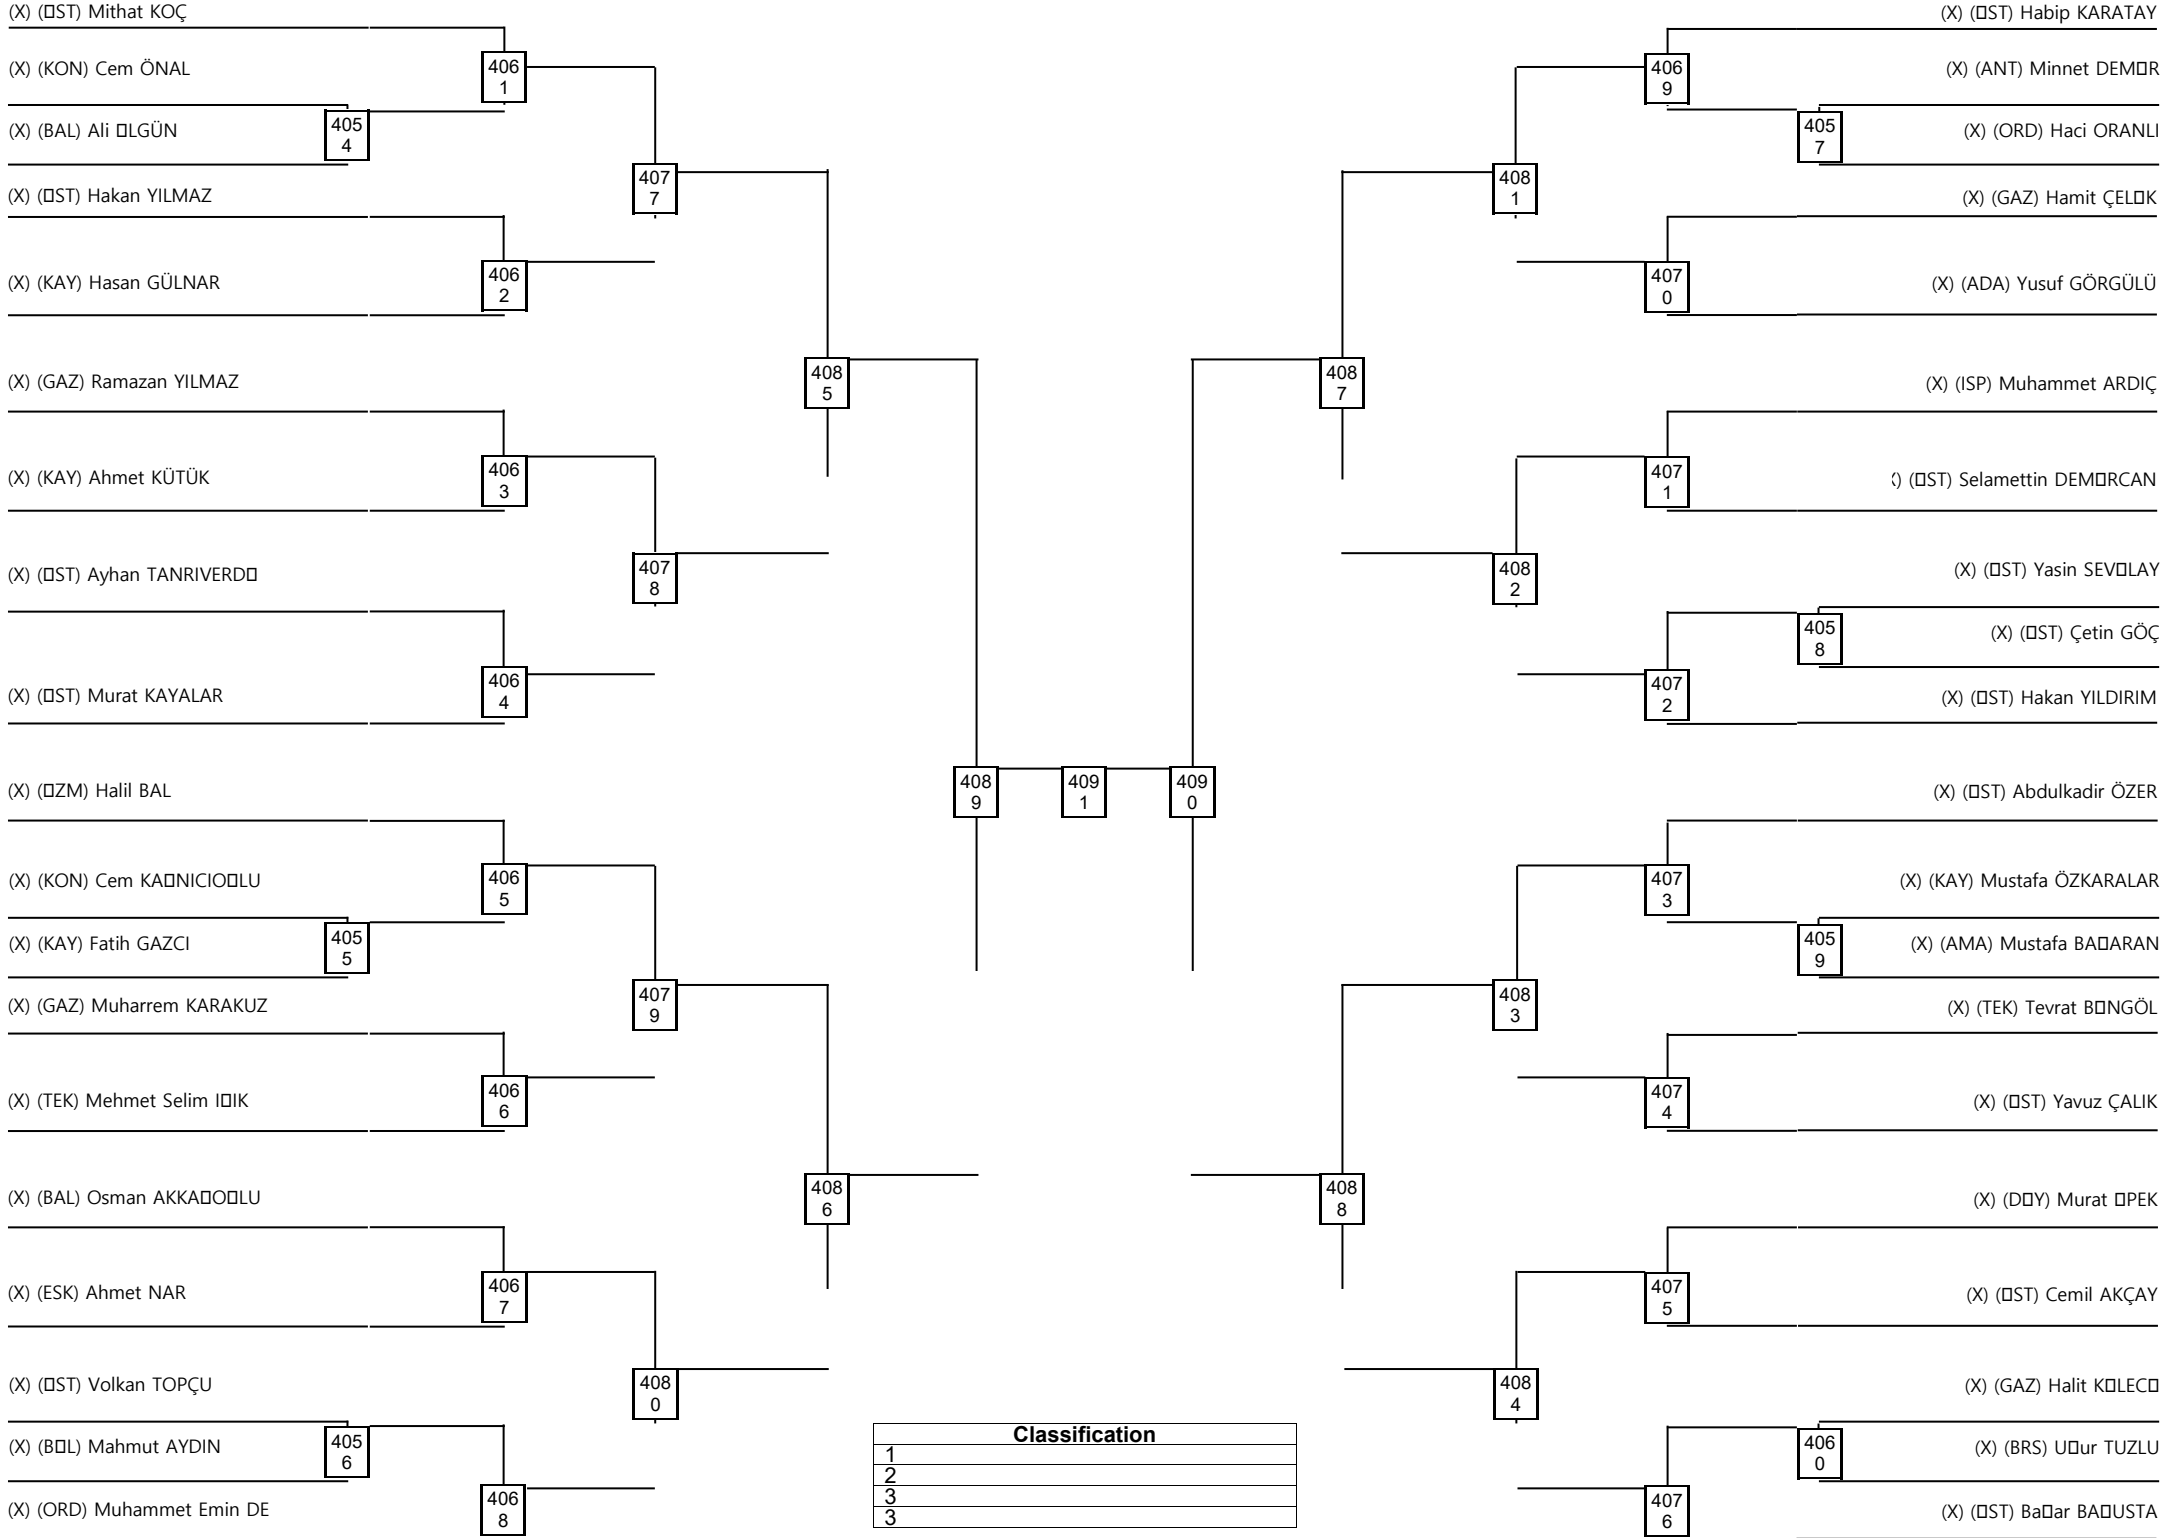

BÜYÜK ERKEKLER FERDİ (41-50 YAŞ ARASI) Contestants: 39

Round of 64 Round of 32 Round of 16 Quarterfinals Semifinals Final Semifinals Quarterfinals Round of 16 Round of 32 Round of 64

LEGEND

(x): Seed PTF: Win by final score

WDR: Win by Withdrawal