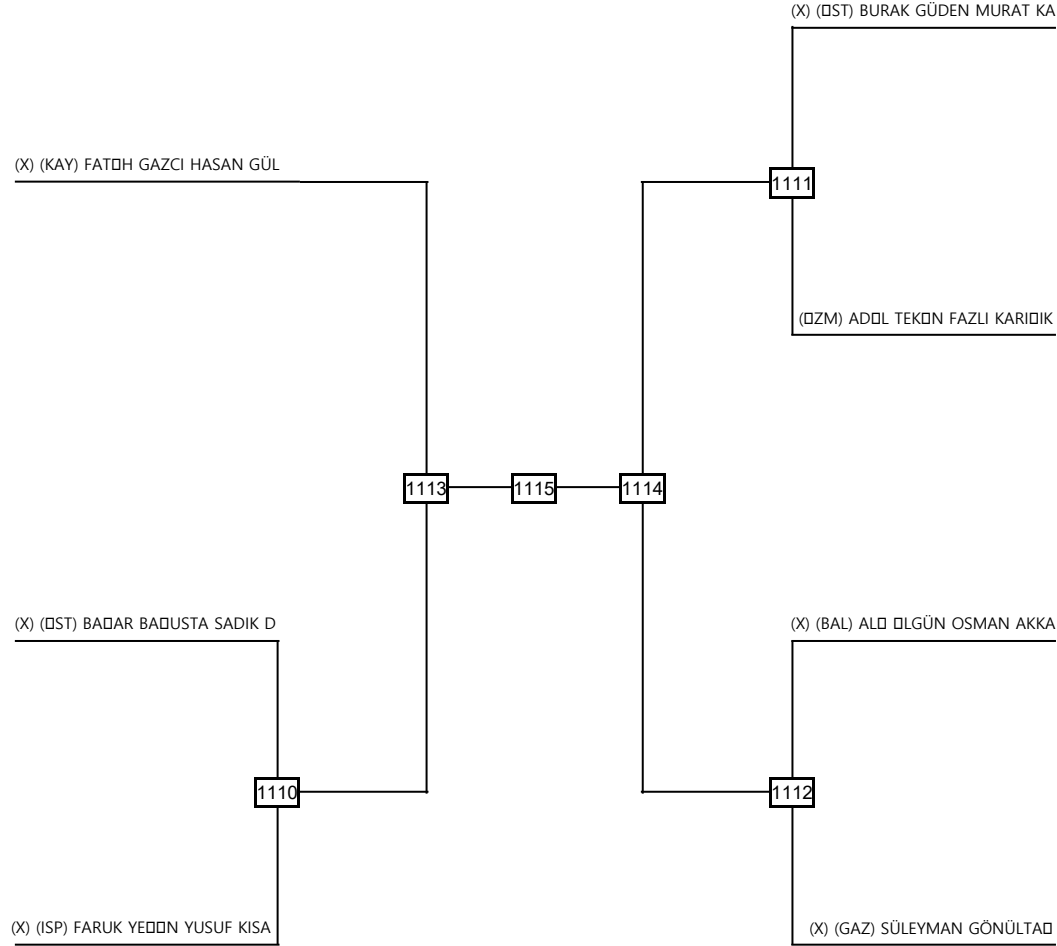

**BÜYÜK ERKEKLER TAKIM (31-50 YAŞ ARASI) Contestants: 7**

Quarterfinals Semifinals Final Semifinals Quarterfinals

Classification
1
2
3
3

**LEGEND**

(x): Seed PTF: Win by final score

WDR: Win by Withdrawal