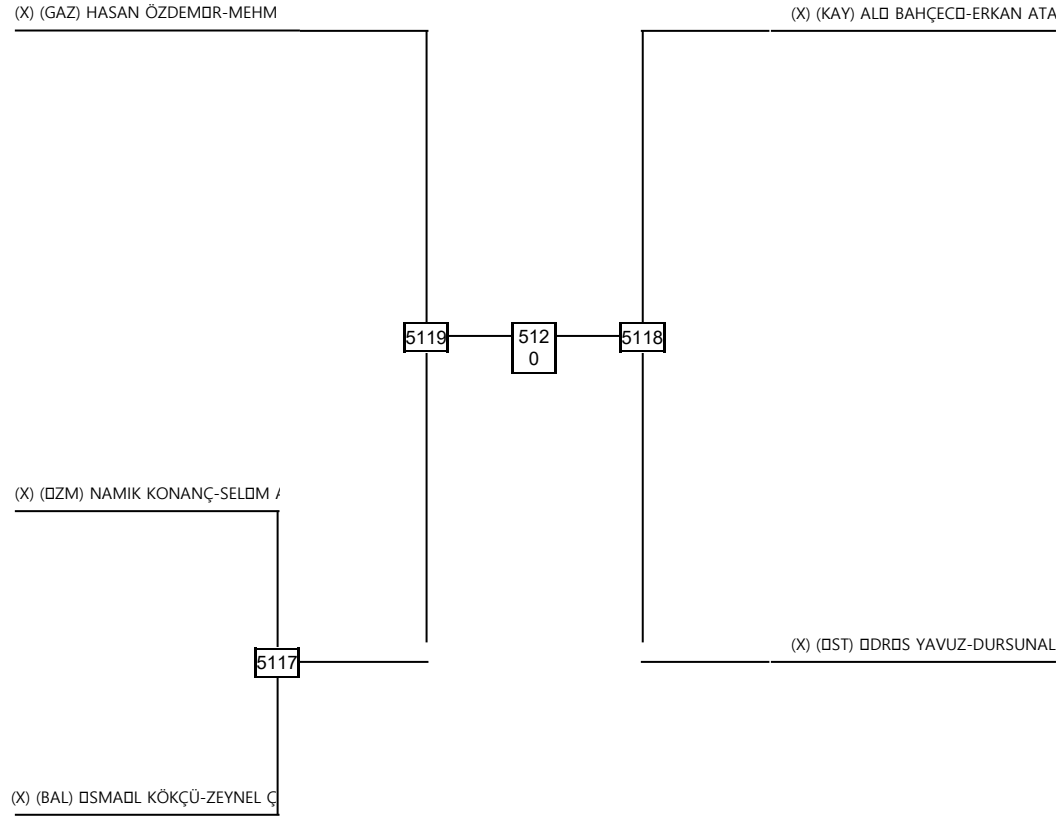

BÜYÜK ERKEKLER TAKIM (51-60 YAŞ ARASI) Contestants: 5

Quarterfinals Semifinals Final Semifinals Quarterfinals

Classification
1
2
3
3

LEGEND

(x): Seed PTF: Win by final score

WDR: Win by Withdrawal