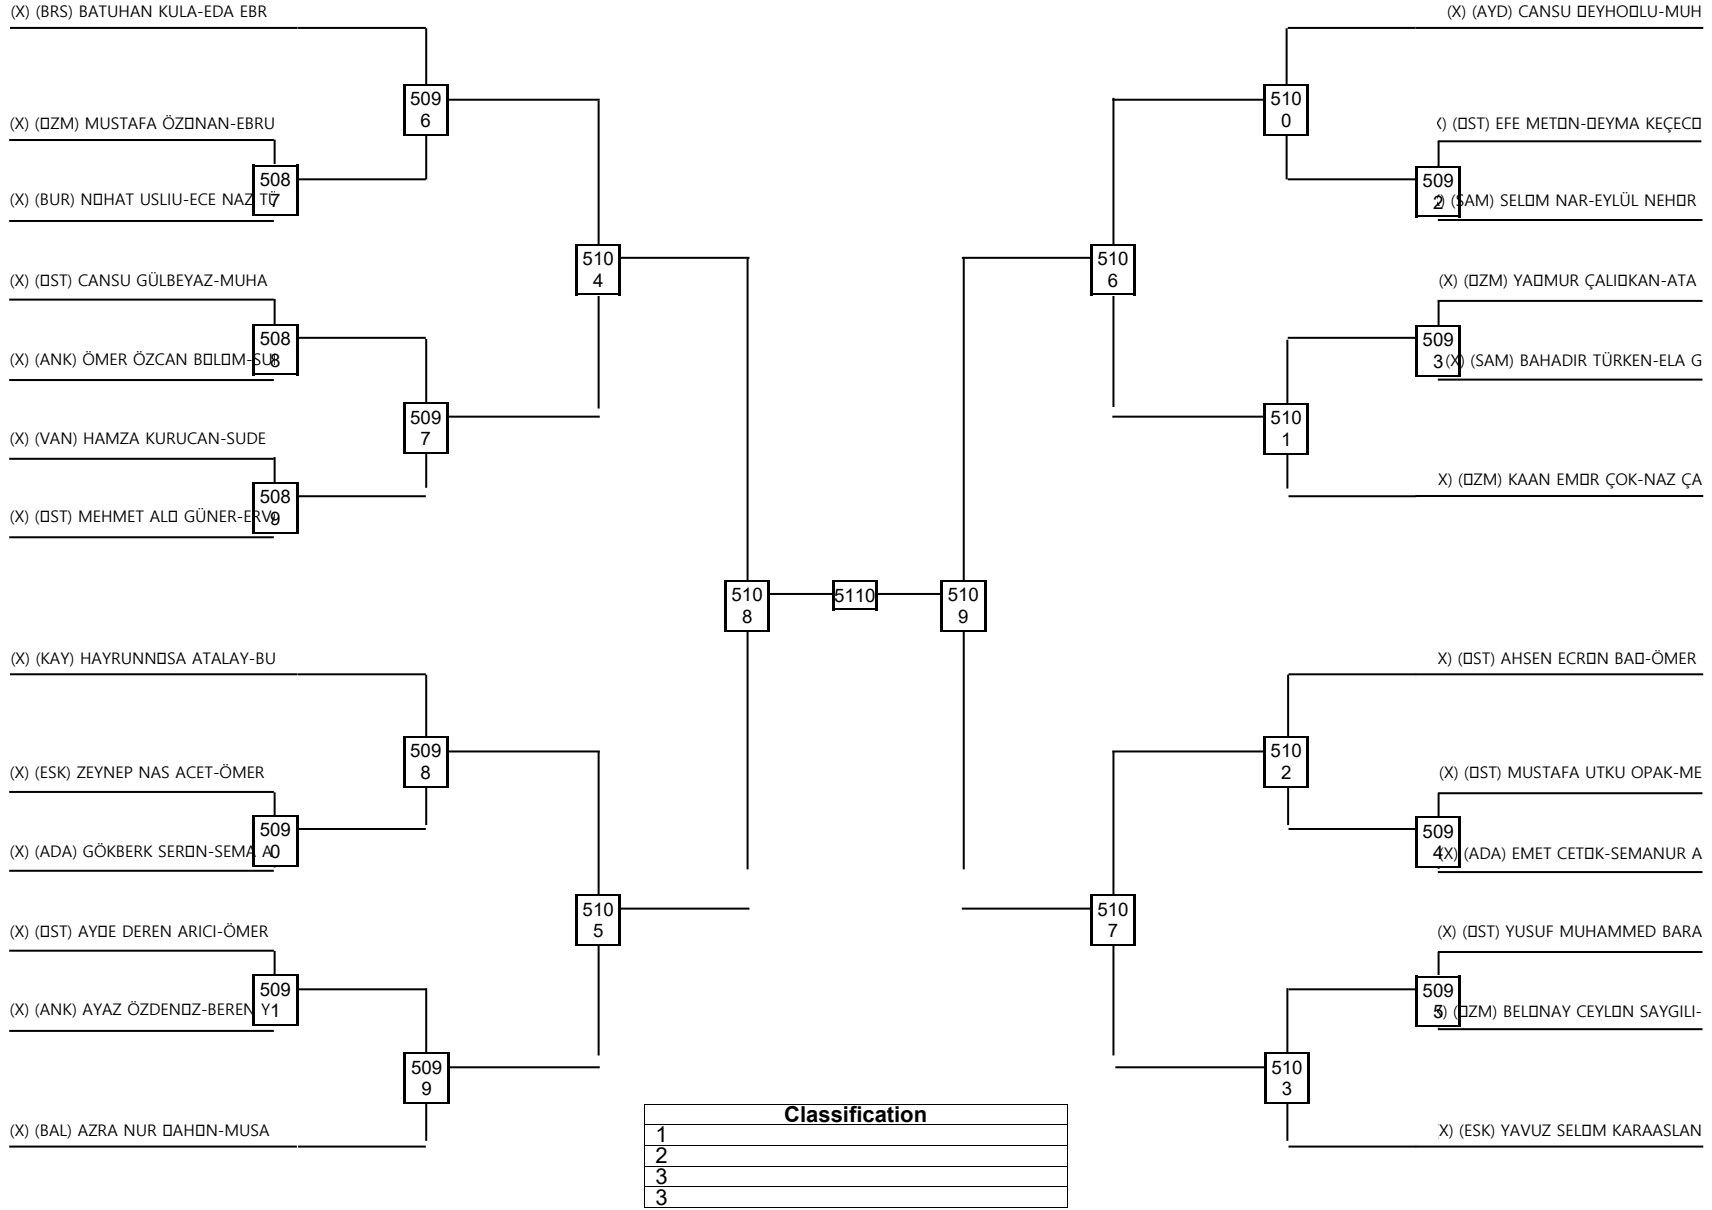

GENÇLER PAIR 15-17 (YAŞ ARASI) Contestants: 25

Round of 32 Round of 16 Quarterfinals Semifinals Final Semifinals Quarterfinals Round of 16 Round of 32

LEGEND

(x): Seed PTF: Win by final score

WDR: Win by Withdrawal