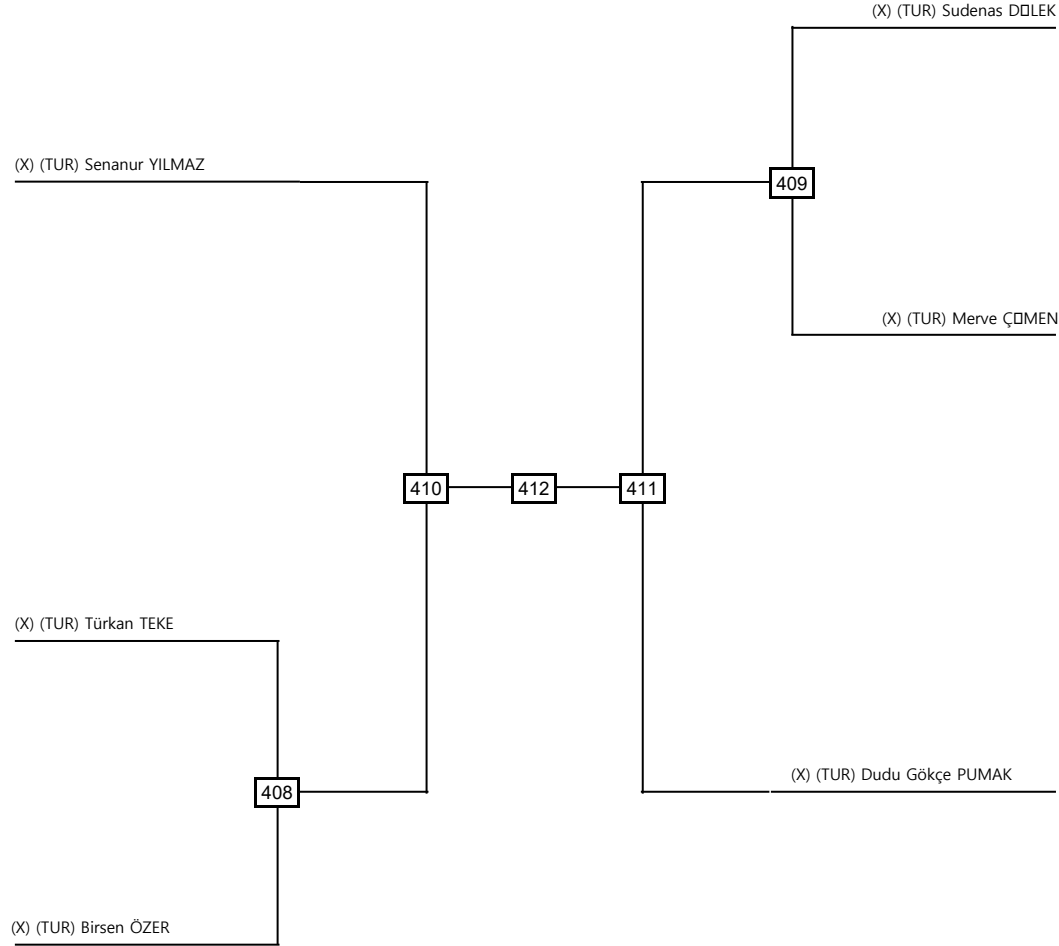

İŞİTME ENGELLİLER BÜYÜK BAYANLAR FERDİ Contestants: 6

Quarterfinals Semifinals Final Semifinals Quarterfinals

Classification	
1	
2	
3	
3	

LEGEND

(x): Seed PTF: Win by final score

WDR: Win by Withdrawal