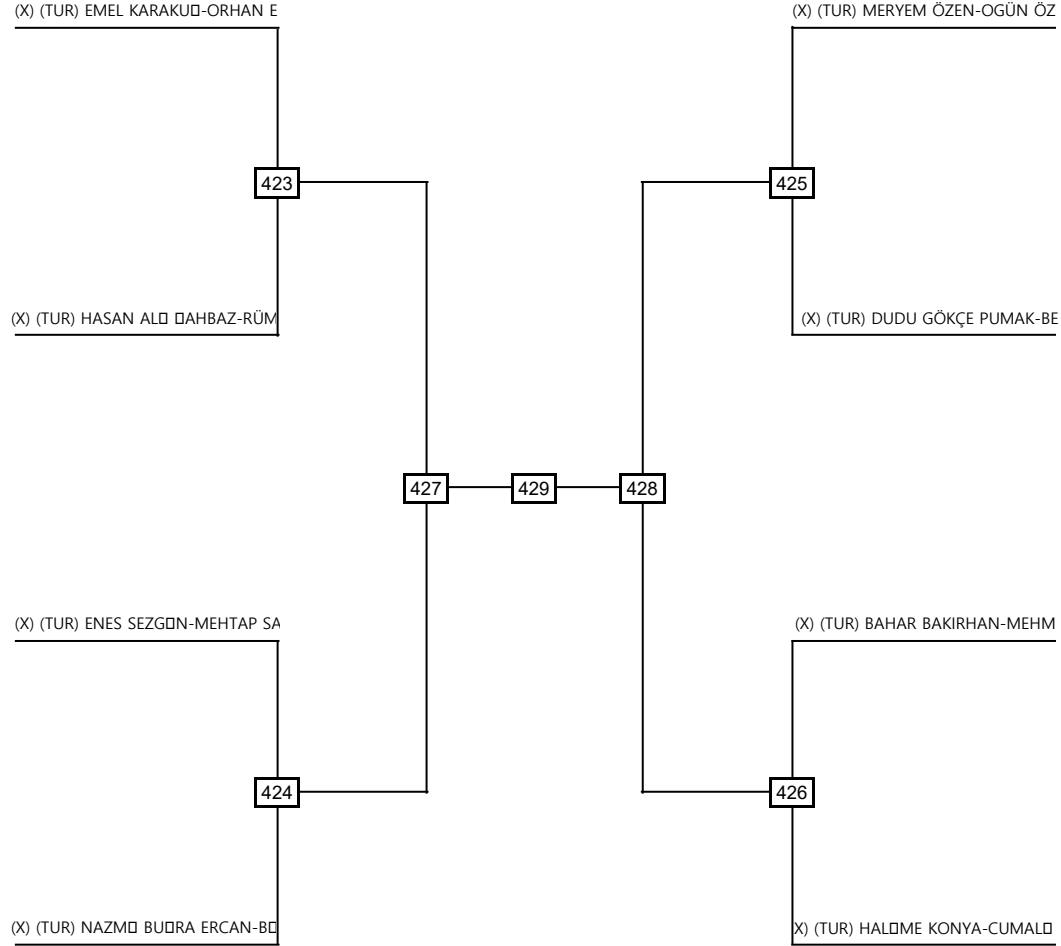

İŞİTME ENGELLİLER BÜYÜKLER PAIR Contestants: 8

Quarterfinals Semifinals Final Semifinals Quarterfinals

Classification	
1	
2	
3	
3	

LEGEND

(x): Seed PTF: Win by final score

WDR: Win by Withdrawal