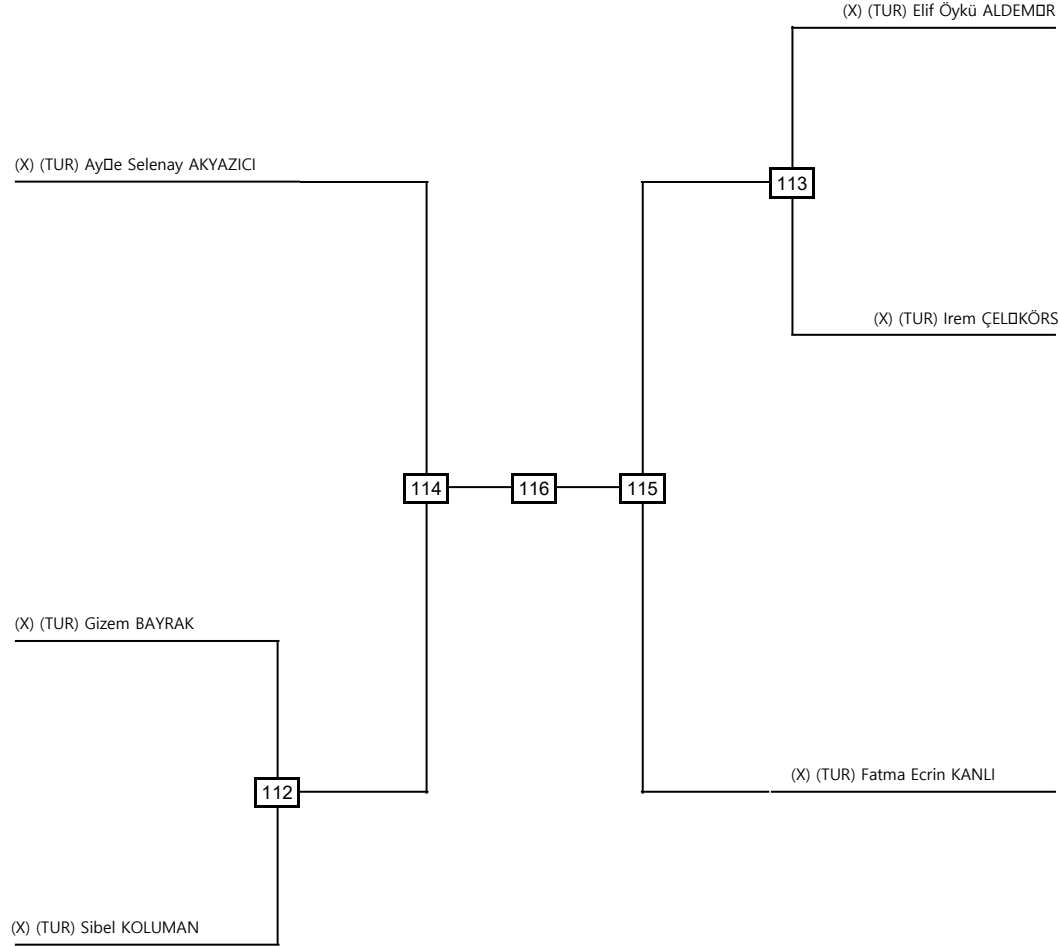

BÜYÜK BAYAN FERDİ P21 Contestants: 6

Quarterfinals Semifinals Final Semifinals Quarterfinals

Classification
1
2
3
3

LEGEND

(x): Seed PTF: Win by final score

WDR: Win by Withdrawal