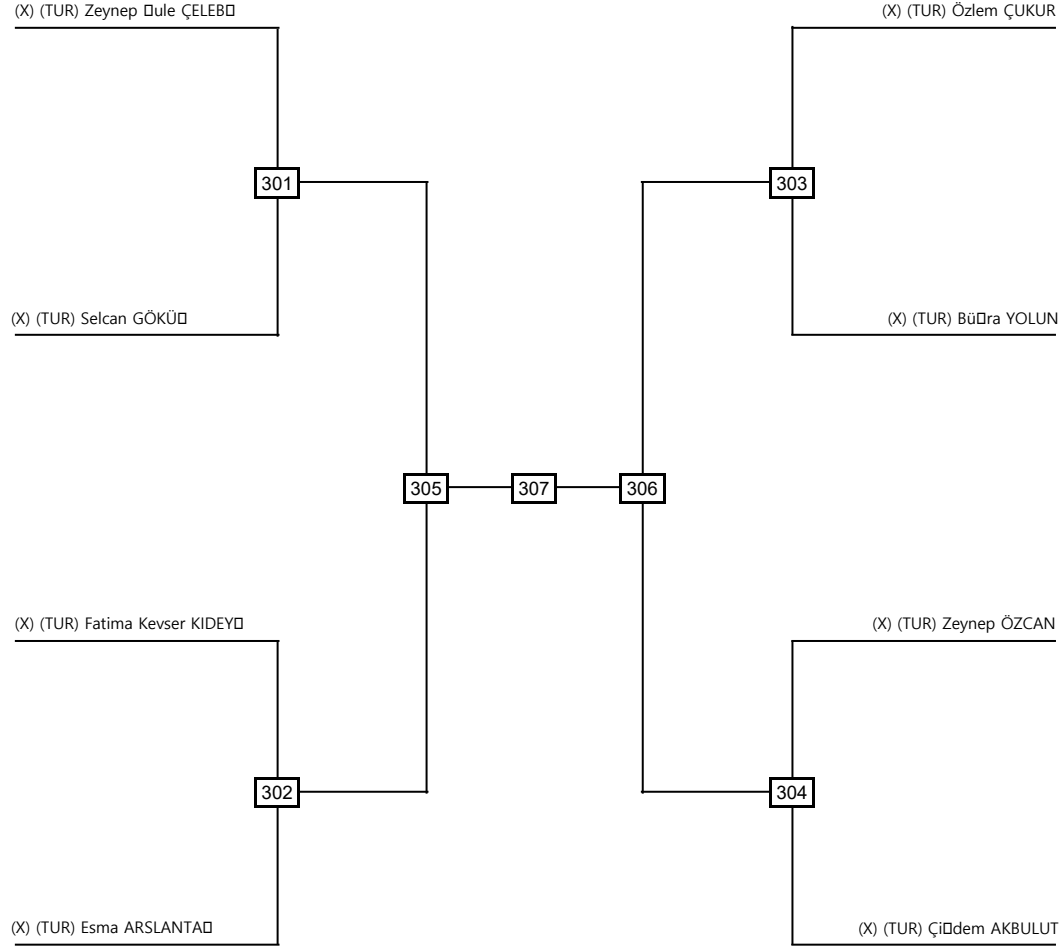

BÜYÜK BAYAN FERDİ P22 Contestants: 8

Quarterfinals Semifinals Final Semifinals Quarterfinals

Classification

1
2
3
3

LEGEND

(x): Seed PTF: Win by final score

WDR: Win by Withdrawal