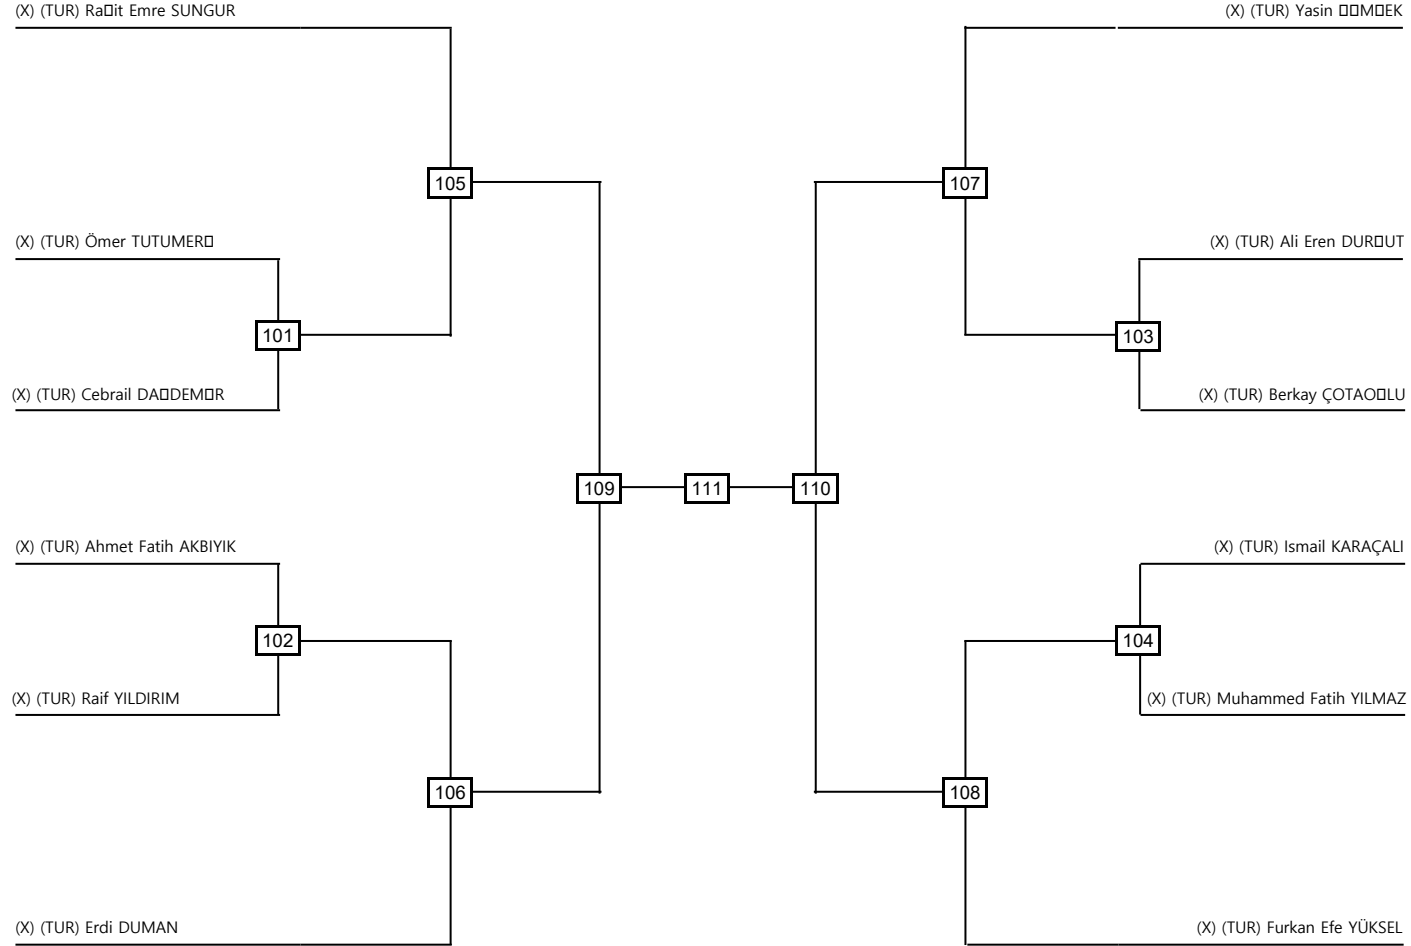

BÜYÜK ERKEK FERDİ P21 Contestants: 12

Round of 16 Quarterfinals Semifinals Final Semifinals Quarterfinals Round of 16

Classification
1
2
3
3

LEGEND

(x): Seed PTF: Win by final score

WDR: Win by Withdrawal