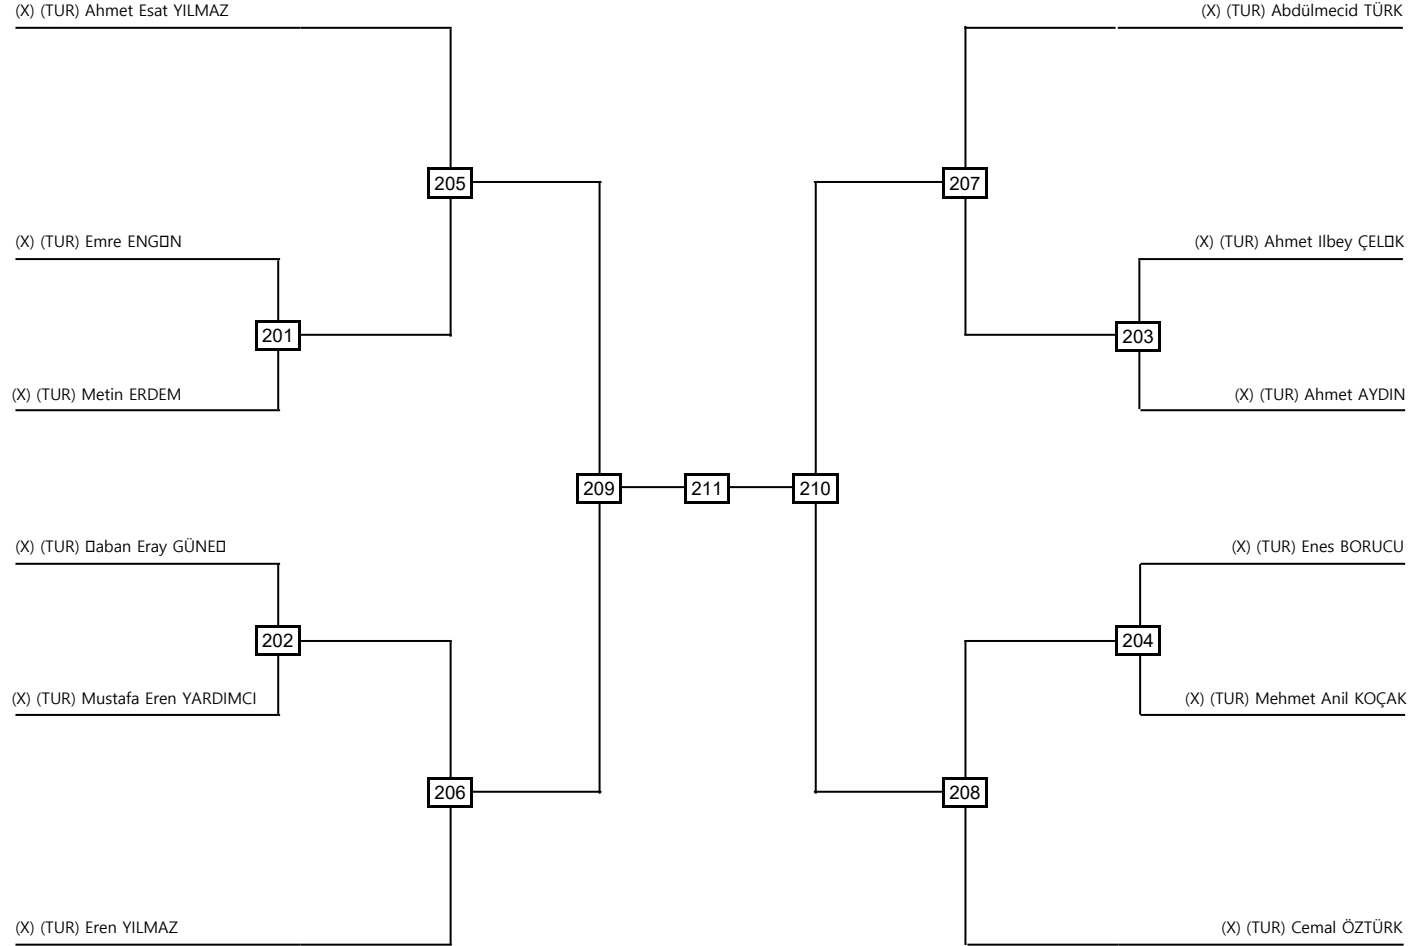

BÜYÜK ERKEK FERDİ P22 Contestants: 12

Round of 16 Quarterfinals Semifinals Final Semifinals Quarterfinals Round of 16

Classification
1
2
3
3

LEGEND

(x): Seed PTF: Win by final score

WDR: Win by Withdrawal