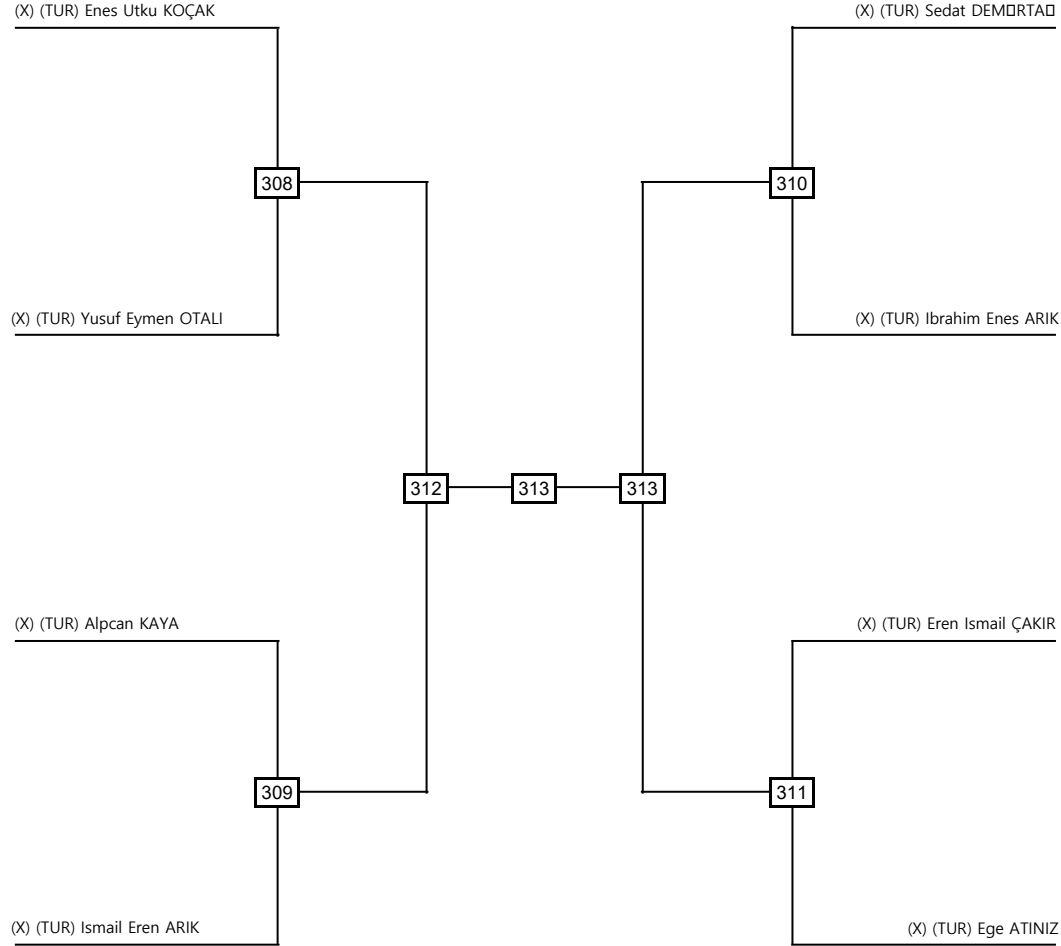

BÜYÜK ERKEK FERDİ P23 Contestants: 8

Quarterfinals Semifinals Final Semifinals Quarterfinals

Classification
1
2
3
3

LEGEND

(x): Seed PTF: Win by final score

WDR: Win by Withdrawal