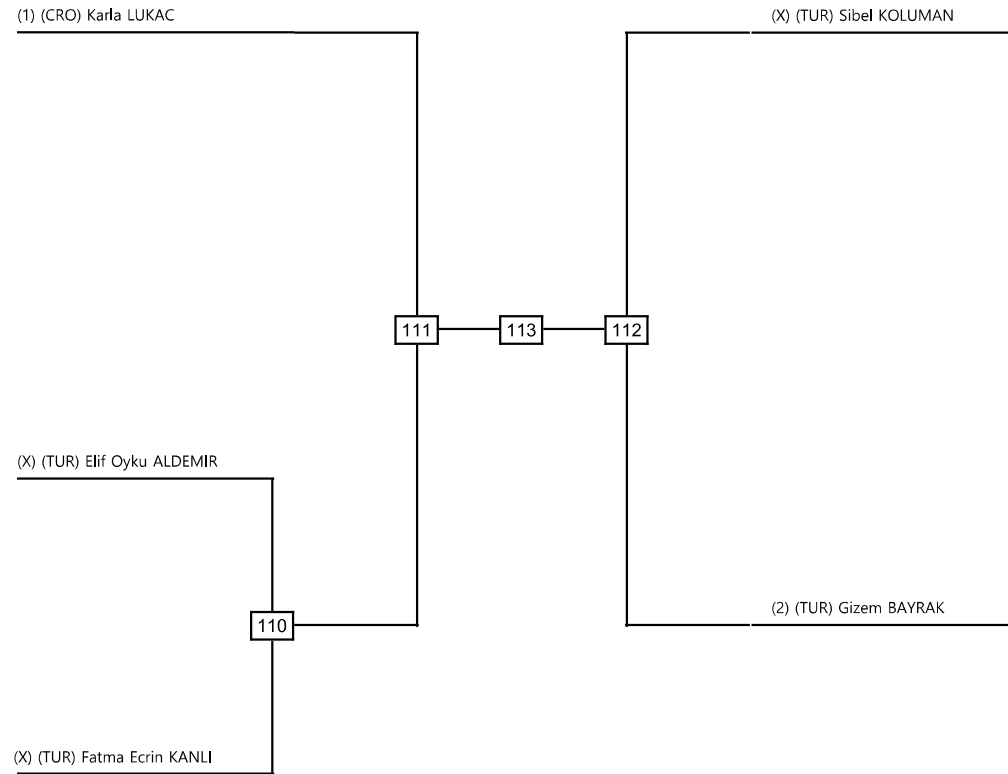

P21 Female Contestants: 5

Quarterfinals Semifinals Final Semifinals Quarterfinals

Classification

1
2
3
3

LEGEND

(x): Seed PTF: Win by final score

WDR: Win by Withdrawal