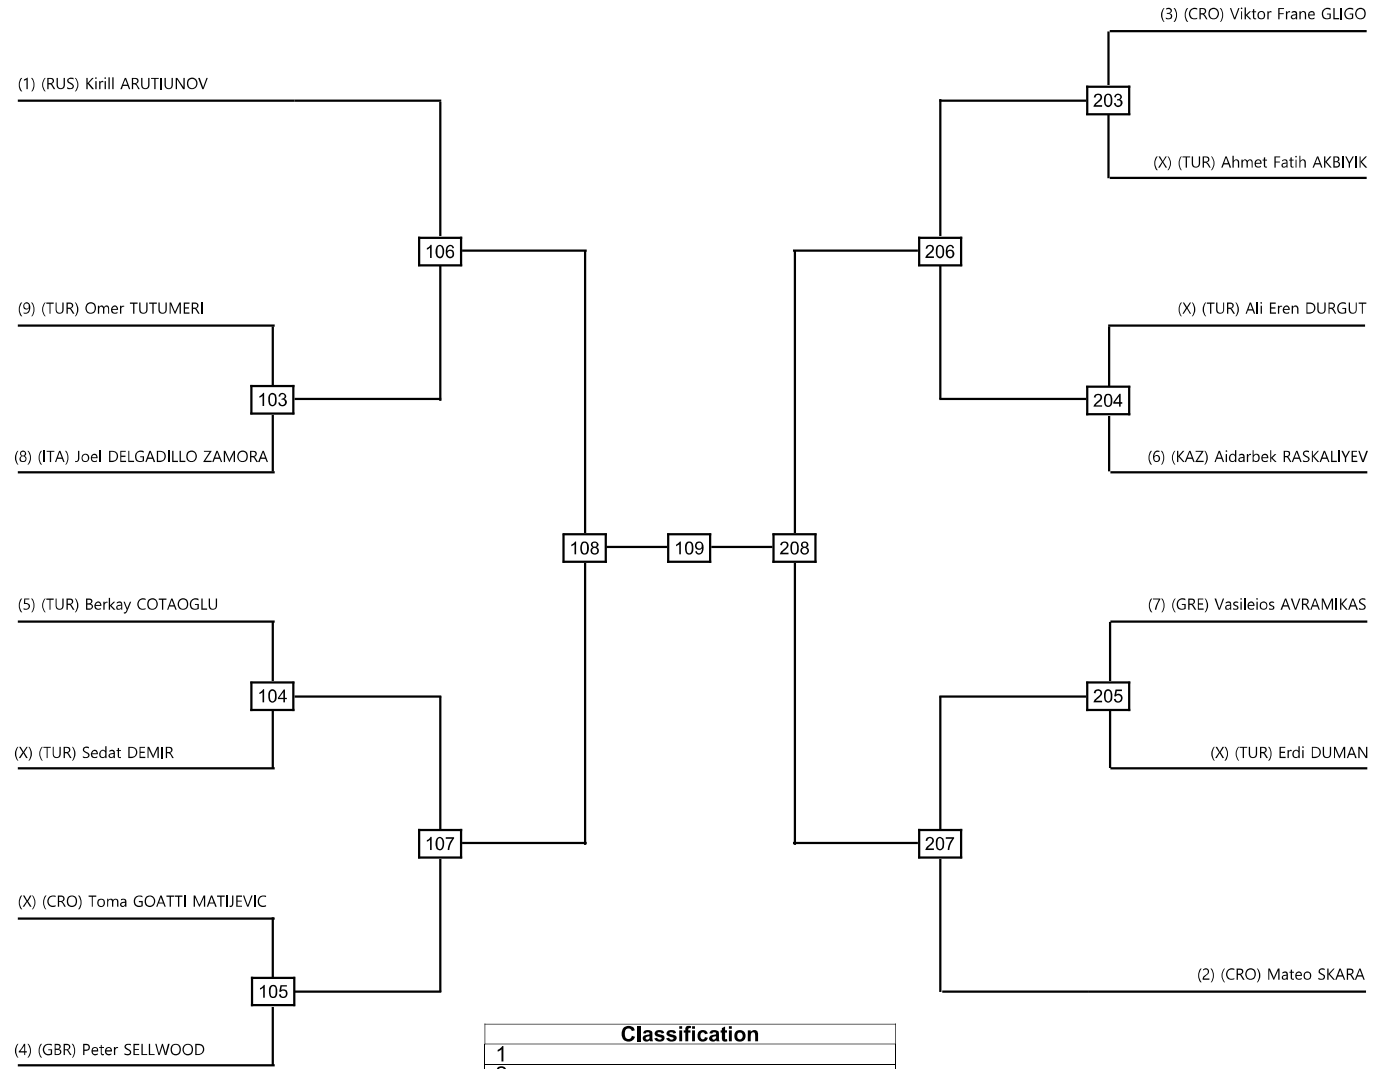

P21 Male Contestants: 14

Round of 16 Quarterfinals Semifinals Final Semifinals Quarterfinals Round of 16

Classification	
1	
2	
3	
3	

LEGEND

(x): Seed PTF: Win by final score

WDR: Win by Withdrawal