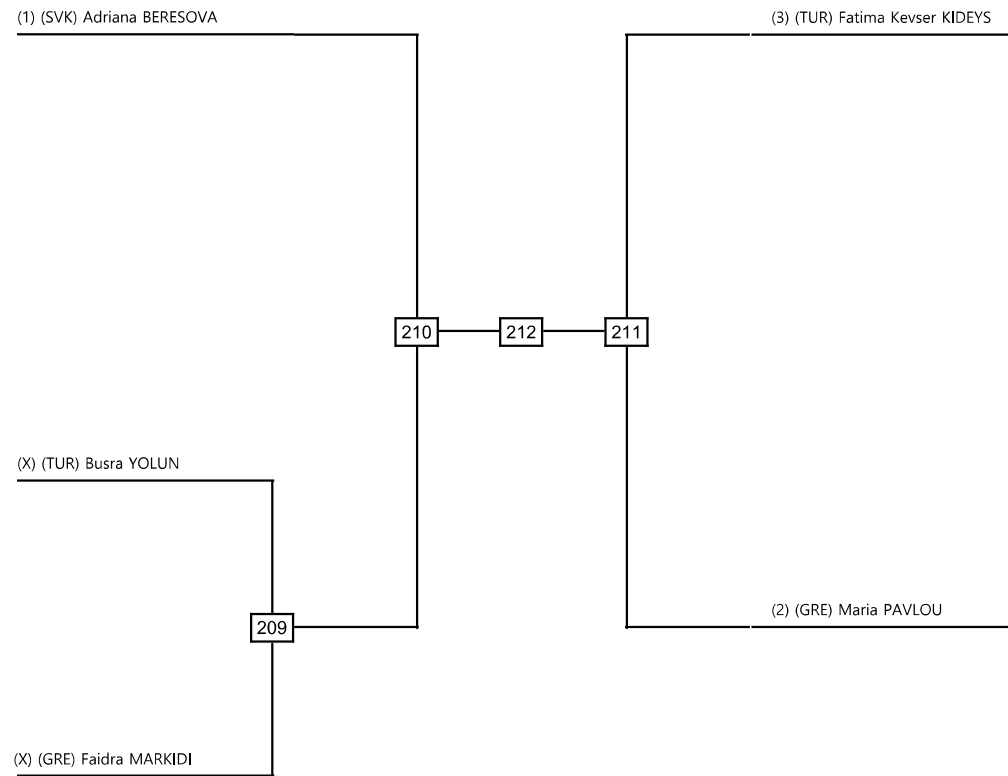

P22 Female Contestants: 5

Quarterfinals Semifinals Final Semifinals Quarterfinals

| Classification | |
|----------------|--|
| 1 | |
| 2 | |
| 3 | |
| 3 | |

LEGEND

(x): Seed PTF: Win by final score

WDR: Win by Withdrawal