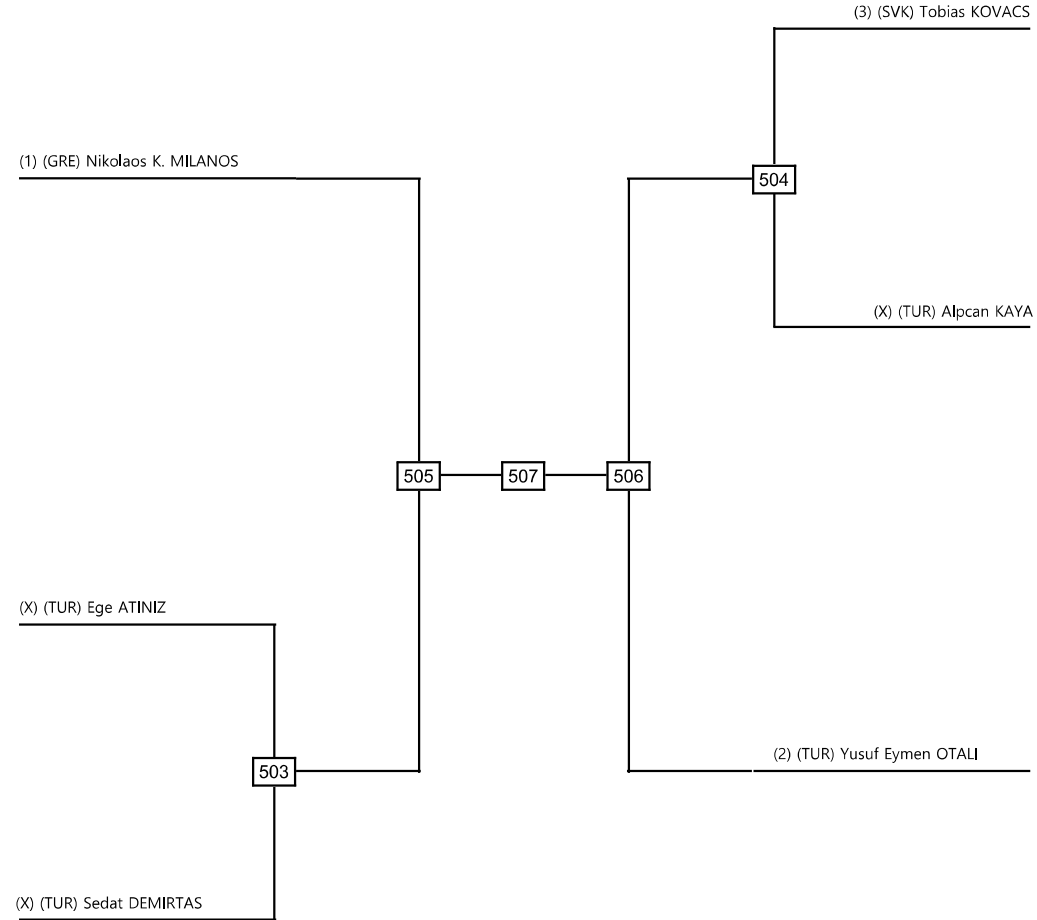

P23 Male Contestants: 6

Quarterfinals Semifinals Final Semifinals Quarterfinals

Classification	
1	
2	
3	
3	

LEGEND

(x): Seed PTF: Win by final score

WDR: Win by Withdrawal