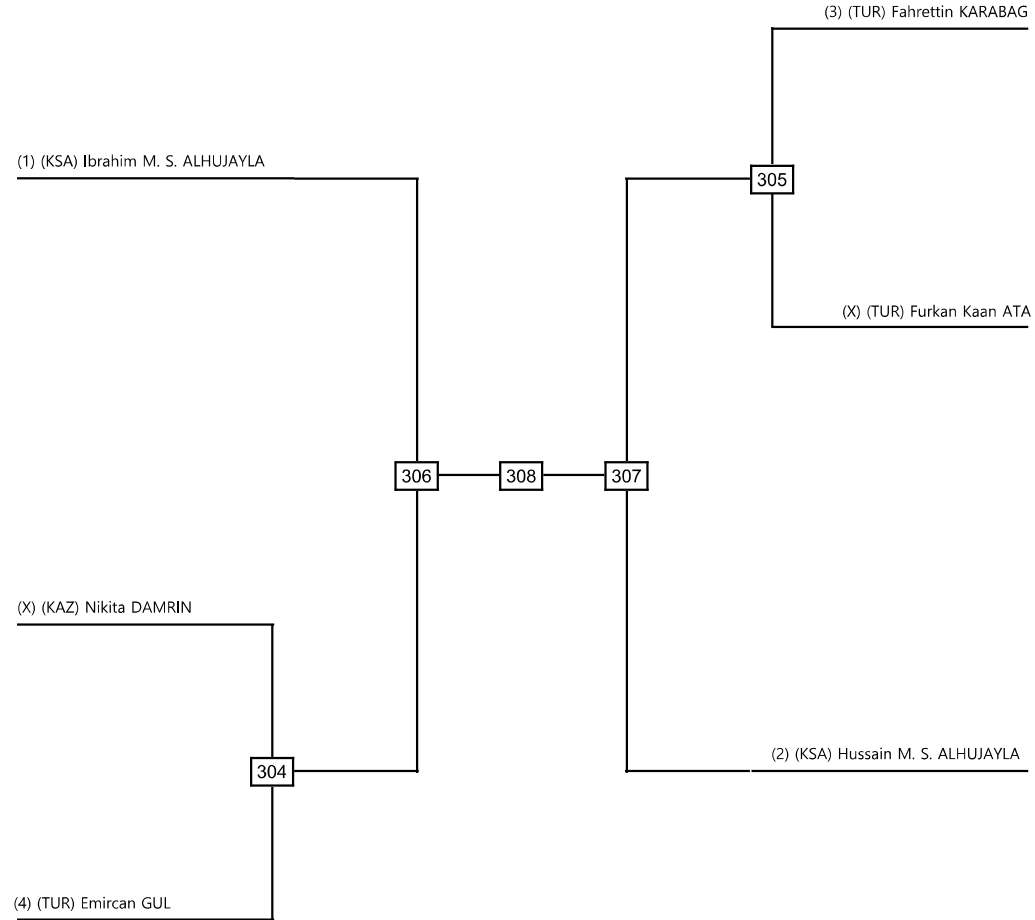

P33 Male Contestants: 6

Quarterfinals Semifinals Final Semifinals Quarterfinals

Classification	
1	
2	
3	
3	

LEGEND

(x): Seed PTF: Win by final score

WDR: Win by Withdrawal