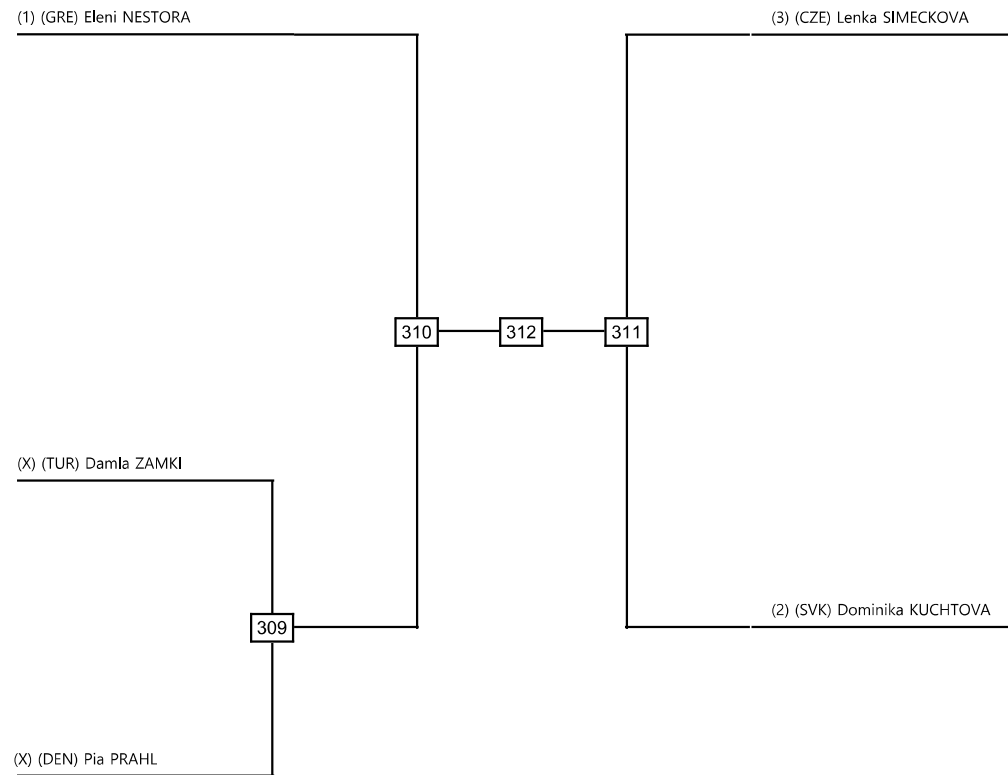

P34 Female Contestants: 5

Quarterfinals Semifinals Final Semifinals Quarterfinals

Classification	
1	
2	
3	
3	

LEGEND

(x): Seed PTF: Win by final score

WDR: Win by Withdrawal