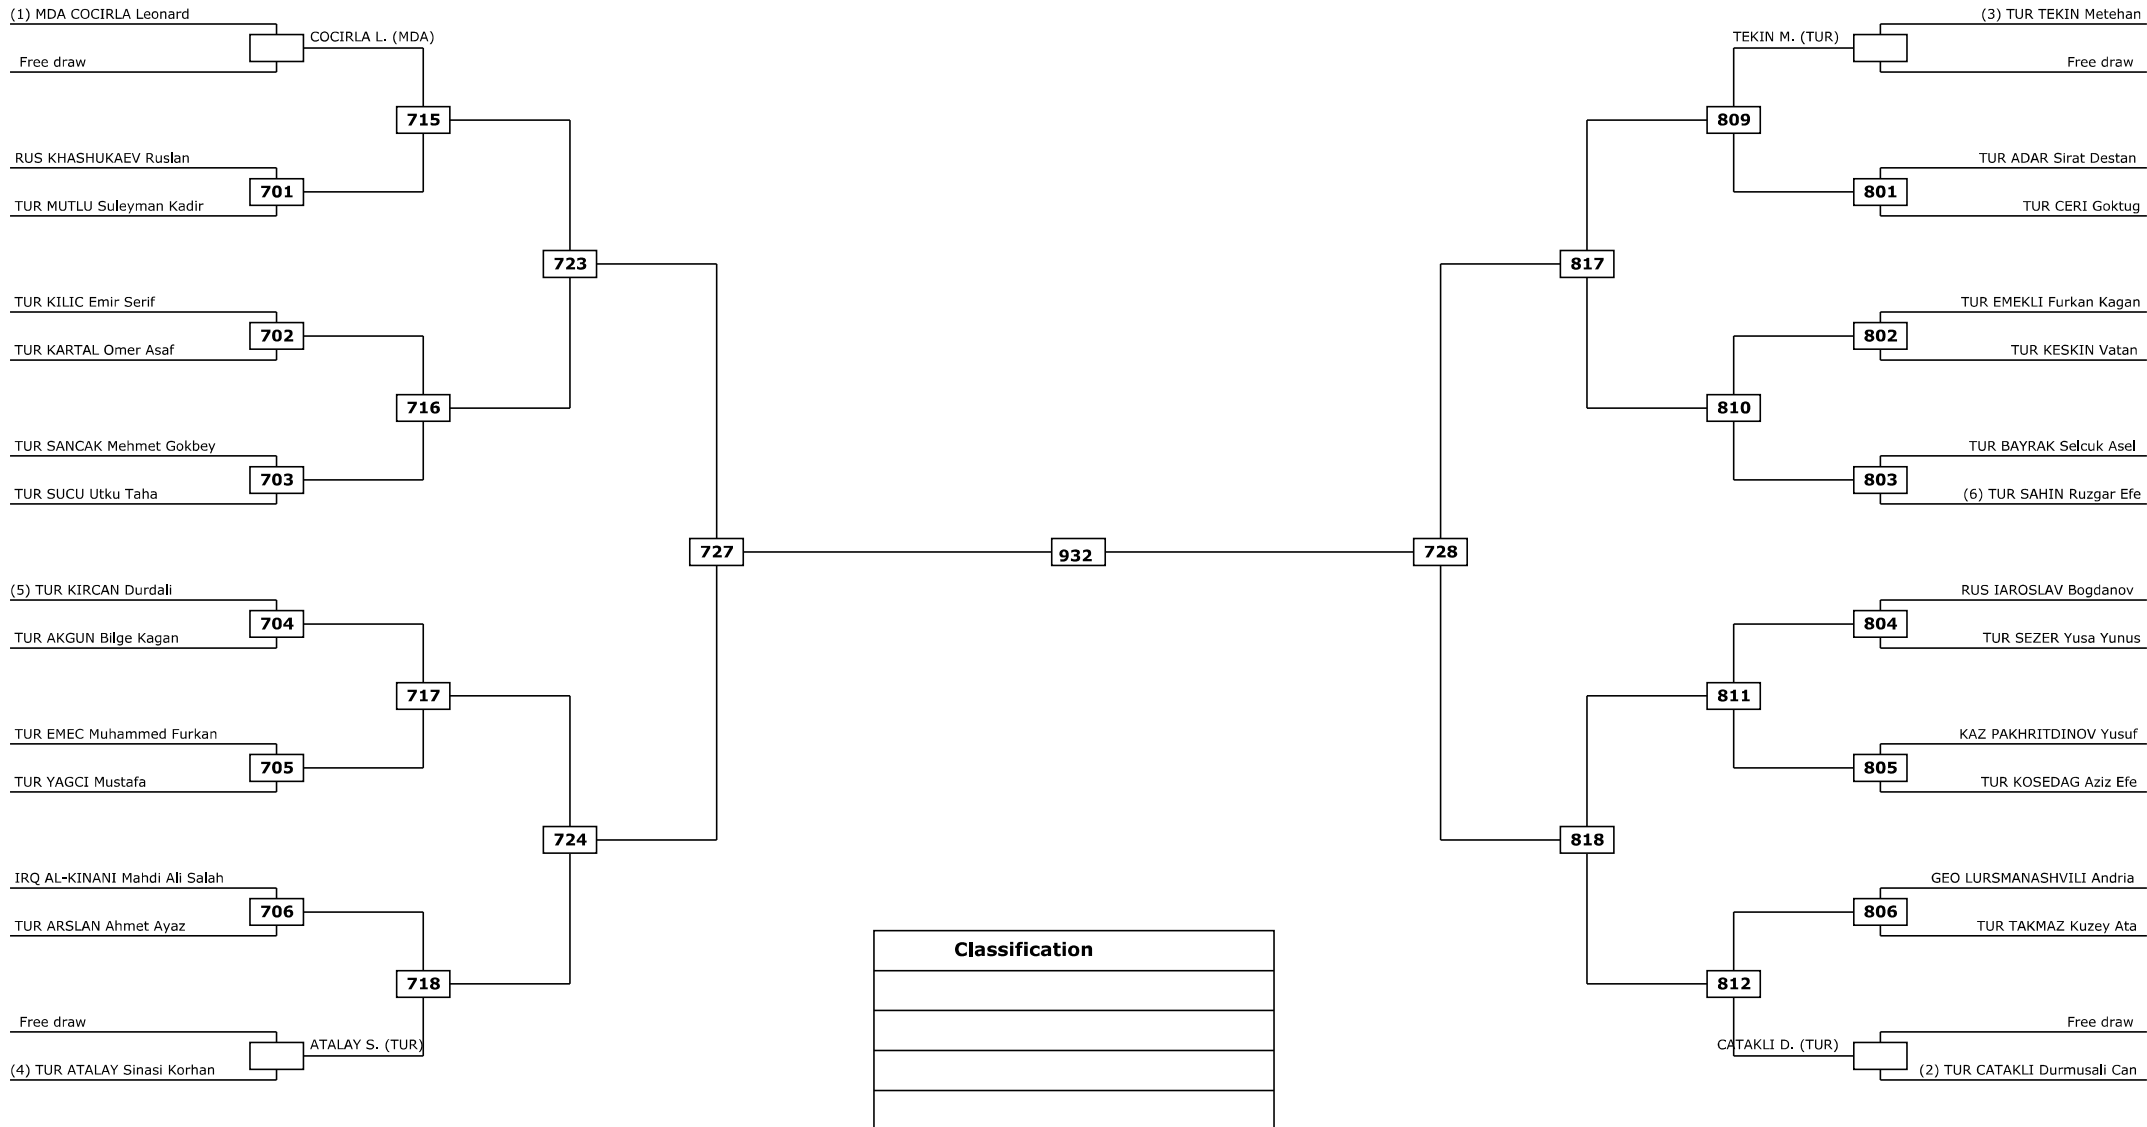

Round of 32 Round of 16 Quarter finals Semifinals Final Semifinals Quarter finals Round of 16 Round of 32

LEGEND: (RSC) Win by Referee stop the contest (WDR) Win by Withdrawal (DQB) Win by Disqualification for unspo
 (x): Seed: (PTF) Win by final score (DSQ) Win by Disqualification R: Round