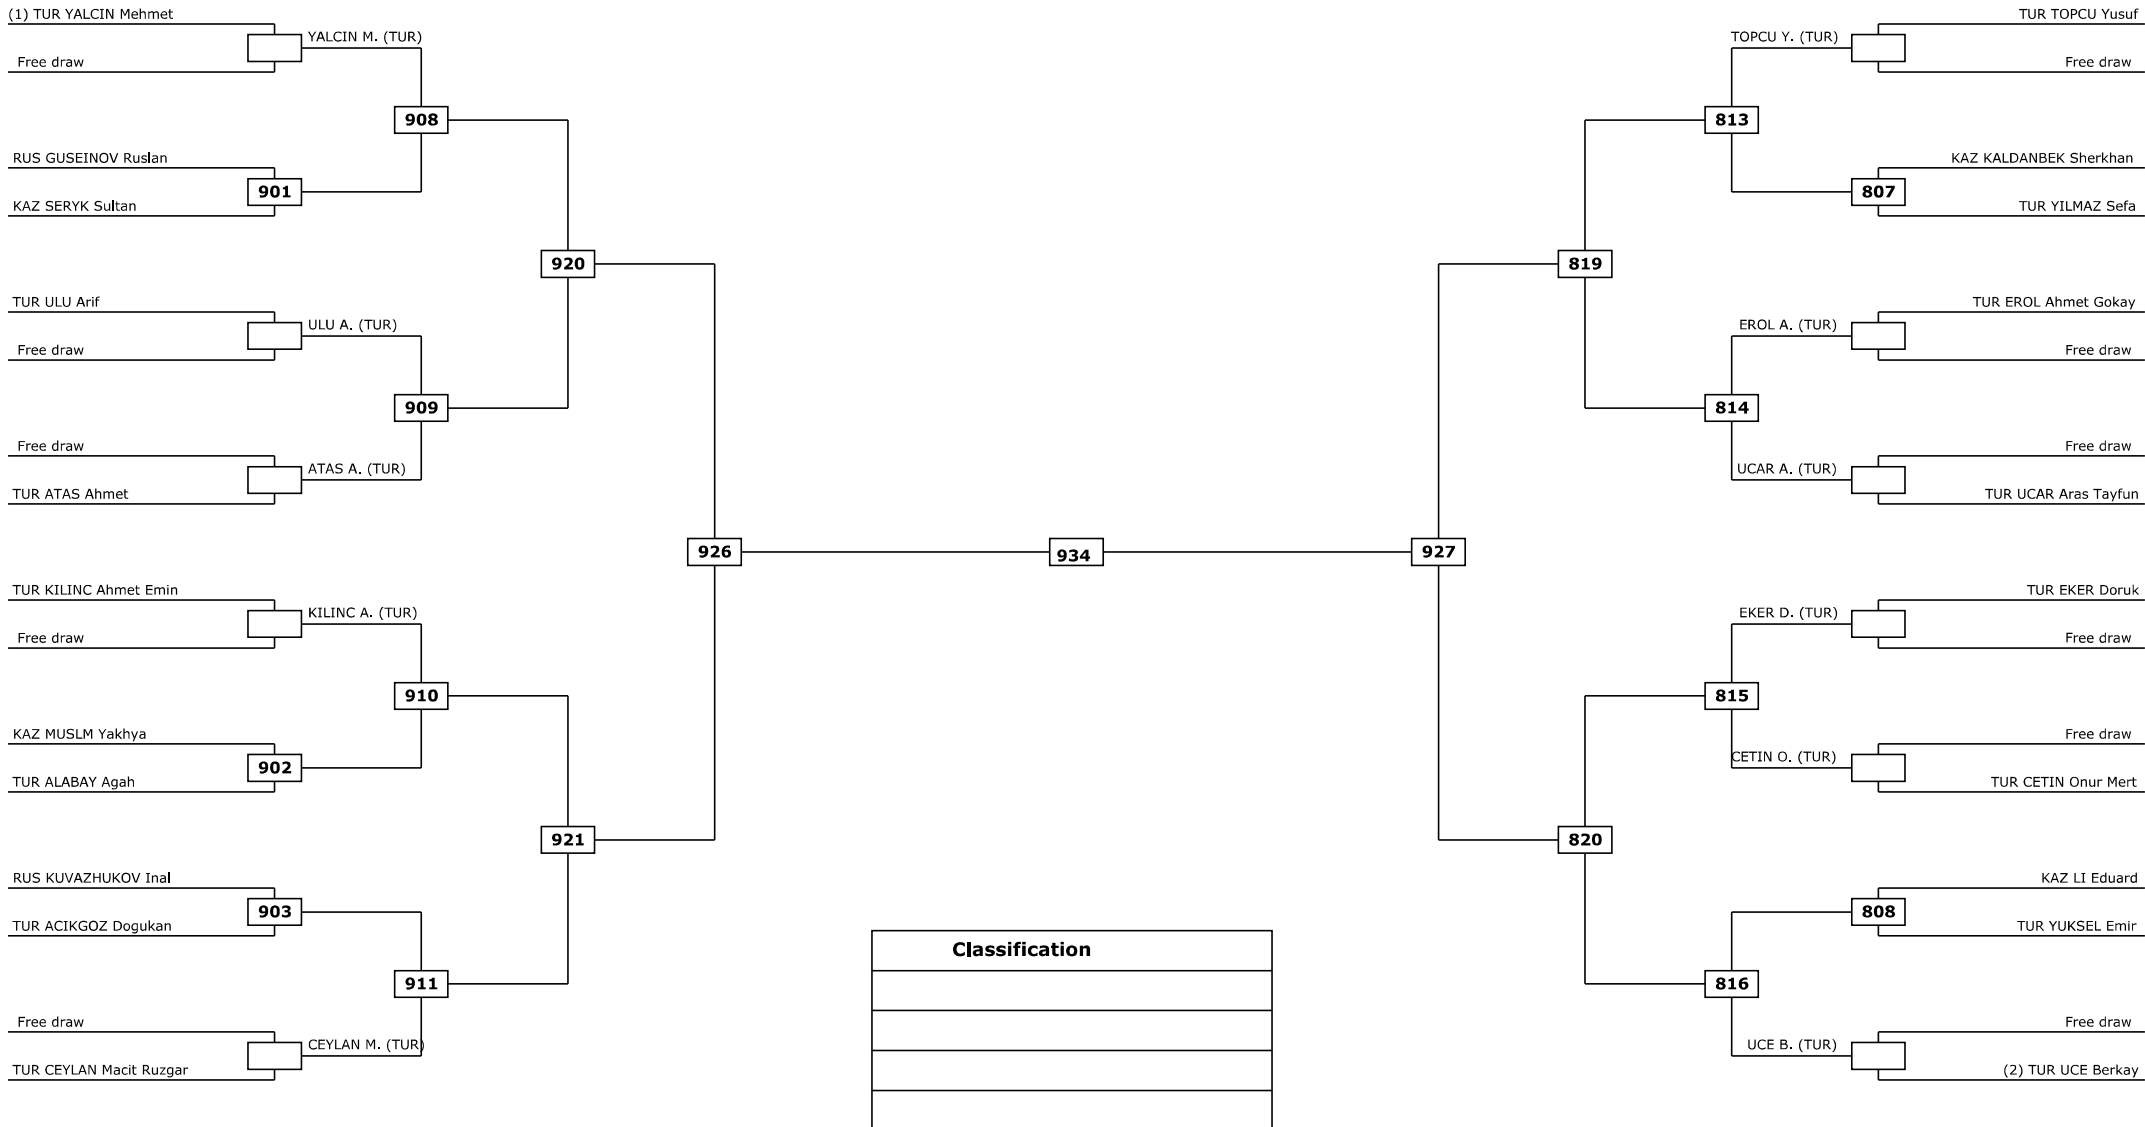

Round of 32 Round of 16 Quarter finals Semifinals Final Semifinals Quarter finals Round of 16 Round of 32

LEGEND: (RSC) Win by Referee stop the contest (WDR) Win by Withdrawal (DQB) Win by Disqualification for unspo
 (x): Seed: (PTF) Win by final score (DSQ) Win by Disqualification R: Round