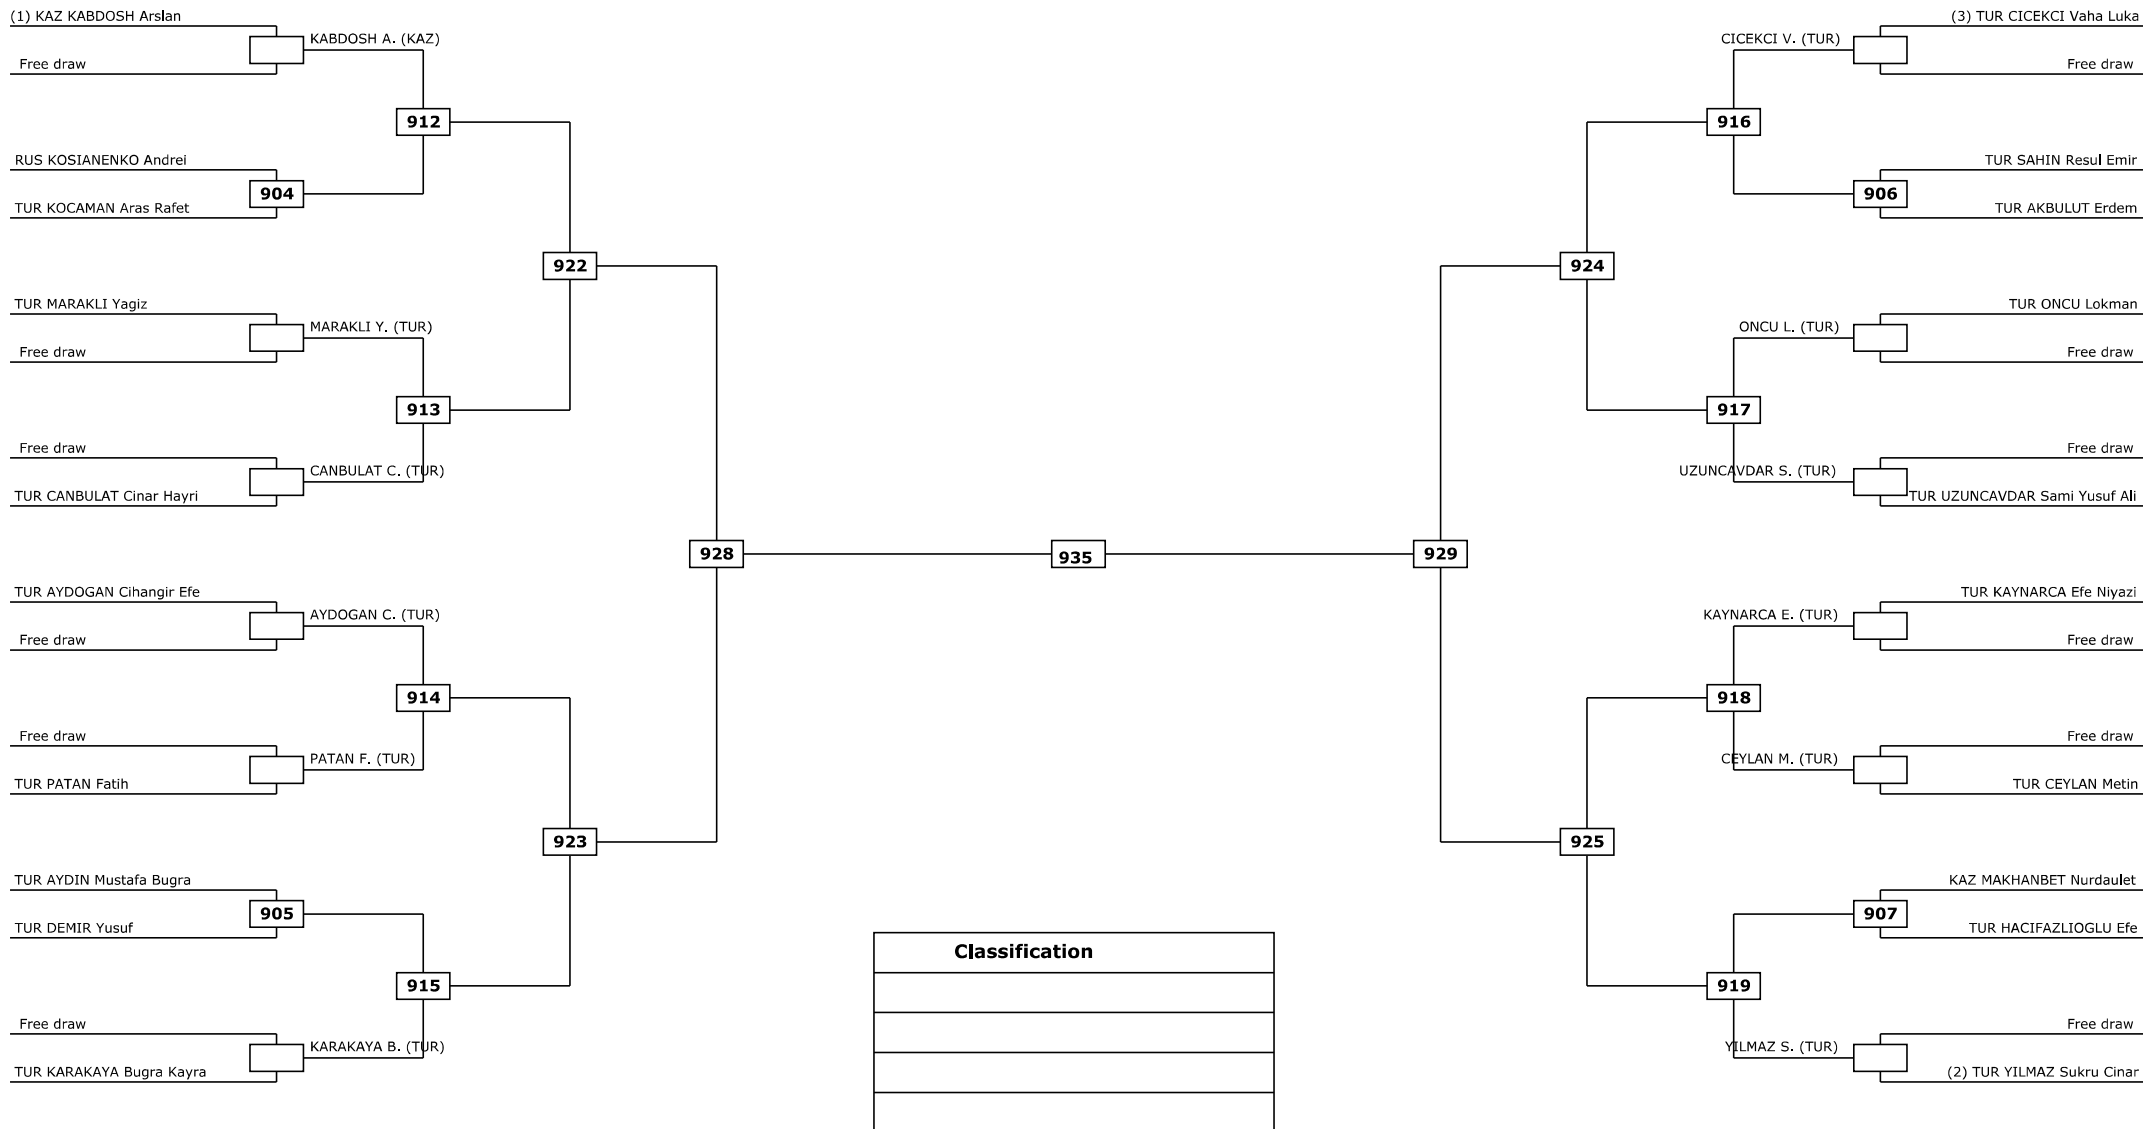

Round of 32 Round of 16 Quarter finals Semifinals Final Semifinals Quarter finals Round of 16 Round of 32

LEGEND: (RSC) Win by Referee stop the contest (WDR) Win by Withdrawal (DQB) Win by Disqualification for unspo
(x): Seed: (PTF) Win by final score (DSQ) Win by Disqualification R: Round