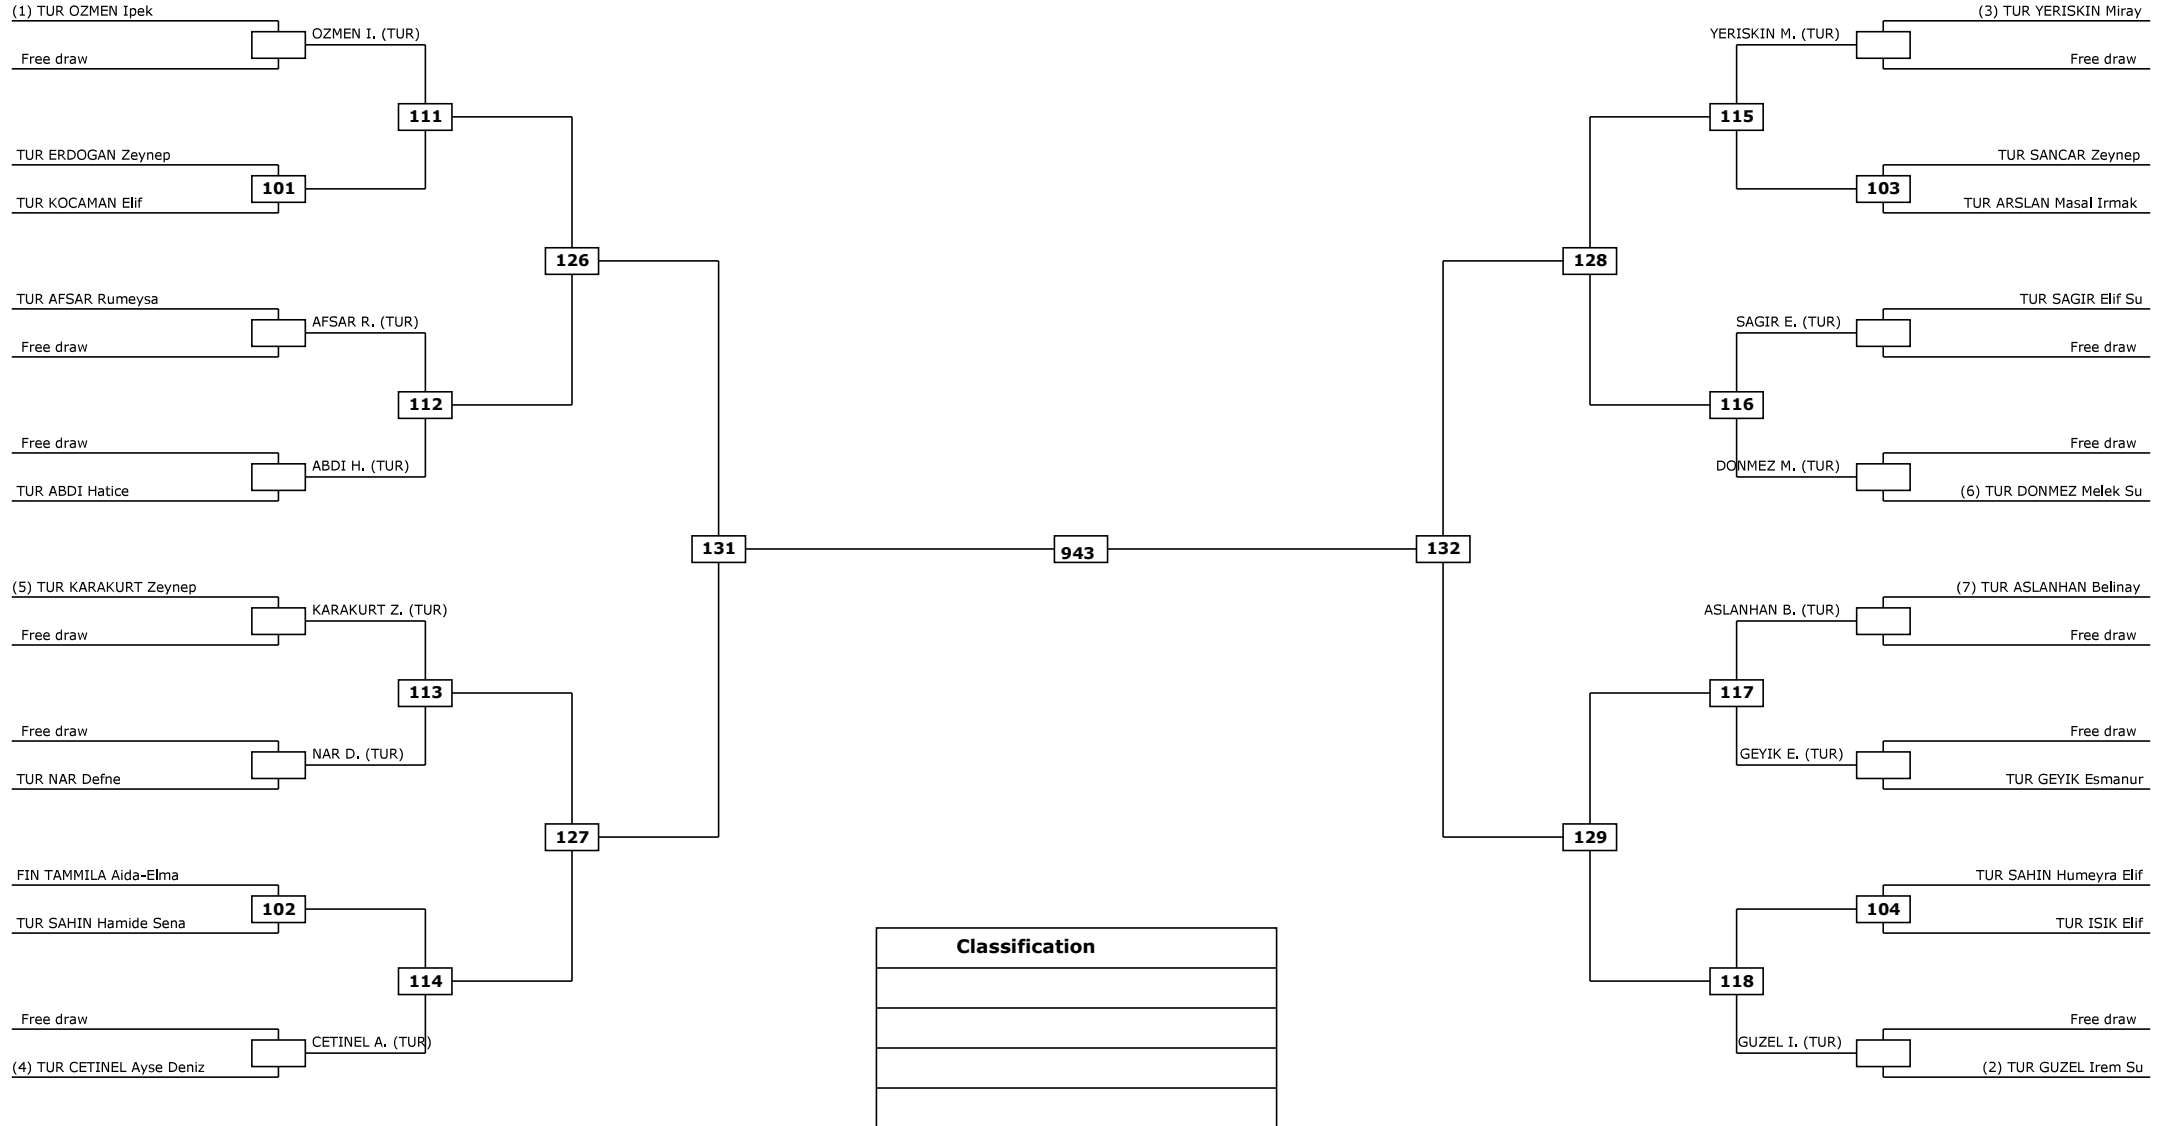

Round of 32

Round of 16

Quarter finals

Semifinals

Final

Semifinals

Quarter finals

Round of 16

Round of 32

LEGEND: (RSC) Win by Referee stop the contest (PTG) Win by Point Gap (SUP) Win by Superiority (DSQ) Win by Disqualification (DQB) Win by Disqualification for unsportsmanlike behavior (DWR) Double Withdrawal R: Round
(PTF) Win by final score (GDP) Win by Golden Points (WDR) Win by Withdrawal (PUN) Win by Punitive Declaration (DDB) Double Disqualification for unsportsmanlike behavior (DDQ) Double Disqualification